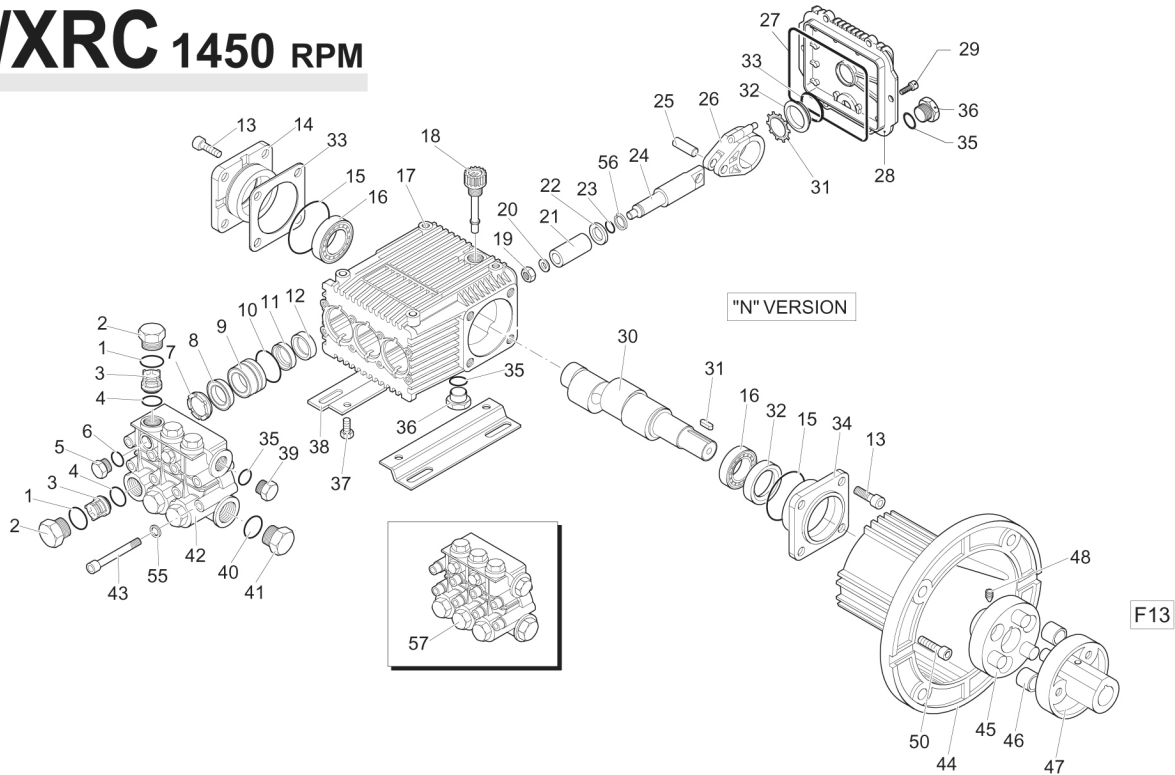

XR/XRC 1450 RPM

Pos.	Code	Description	Qty.
1	960160	O-Ring	6
1	960090	Valve cap Brass (478 in/lbs)	6
1	960850	Valve cap SS (478 in/lbs)	6
1	1380740	Valve cap NickelPitt (478 in/lbs)	6
1	960090T	Brass valve cap 1/4" threaded	1
1	960850T	SS valve cap 1/4" threaded	1
3	1389051	Complete valve	6
4	880830	O-Ring	6
4	880581	Plug 1/4G Brass	2
4	1380690	Plug 1/4G NP	2
5	820510	O-Ring	2
6	960110	Support ring	3
7	840320	Support ring	3
8	880320	High pressure packing	3
8	840290	High pressure packing	3
9	1380090	Piston guide	3
9	1380150	Piston guide	3
10	961240	O-Ring	3
11	880330	Low pressure seal	3
11	840280	Low pressure seal	3
12	880520	Oil seal	3
13	850370	Bolt (217 in/lbs)	8
14	1380050	Closed bearing sup.	1
15	640030	O-Ring	2
16	840370	Bearing	1
17	1382770	Pump housing	1
18	880130	Oil cap	1
19	962010	Nut (106 in/lbs)	3
20	962000	Washer	3
21	1380940	Piston	3
21	1380930	Piston	3
22	1380950	Slinger	3
23	600180	O-Ring	3
24	1380920	Guiding piston	3
25	1380060	Piston pin	3
26	1380440	Aluminium con rod <3000 PSI	3
26	1380290	Bronze con rod >3000 PSI	3
27	1780510	Gasket	1
28	1789010	Complete cover	1
29	1200430	Bolt (89 in/lbs)	6
30	1380100	Crankshaft	1
30	1380470	Crankshaft	1
30	1380480	Crankshaft	1
31	1380520	Key	1
32	180340	Oil seal	1